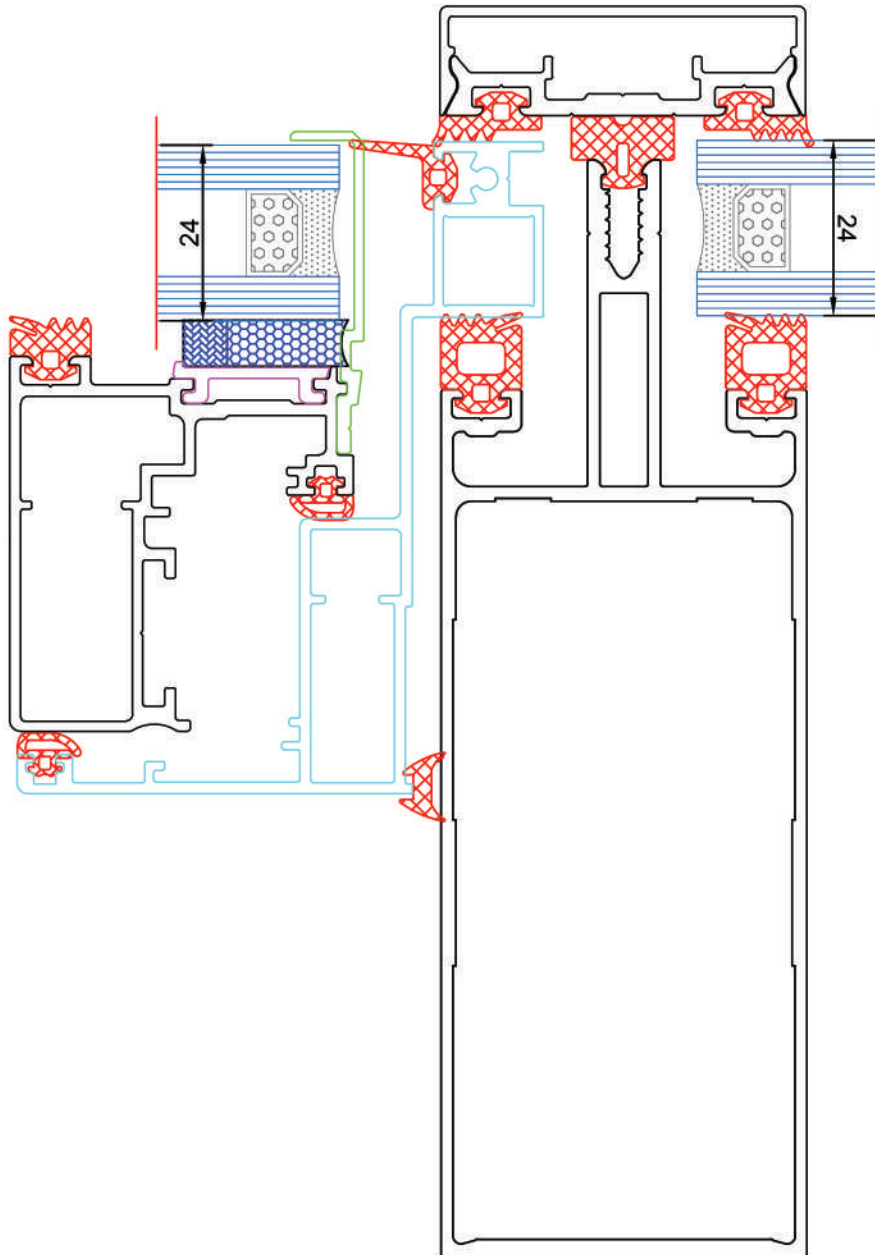

ALSTAR
Aluminium Profile
Producer

CW

3