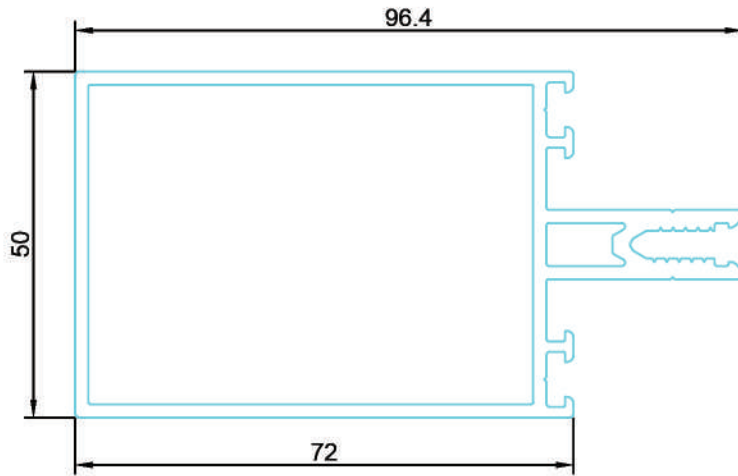

ALSTAR
Aluminium Profile
Producer

CW